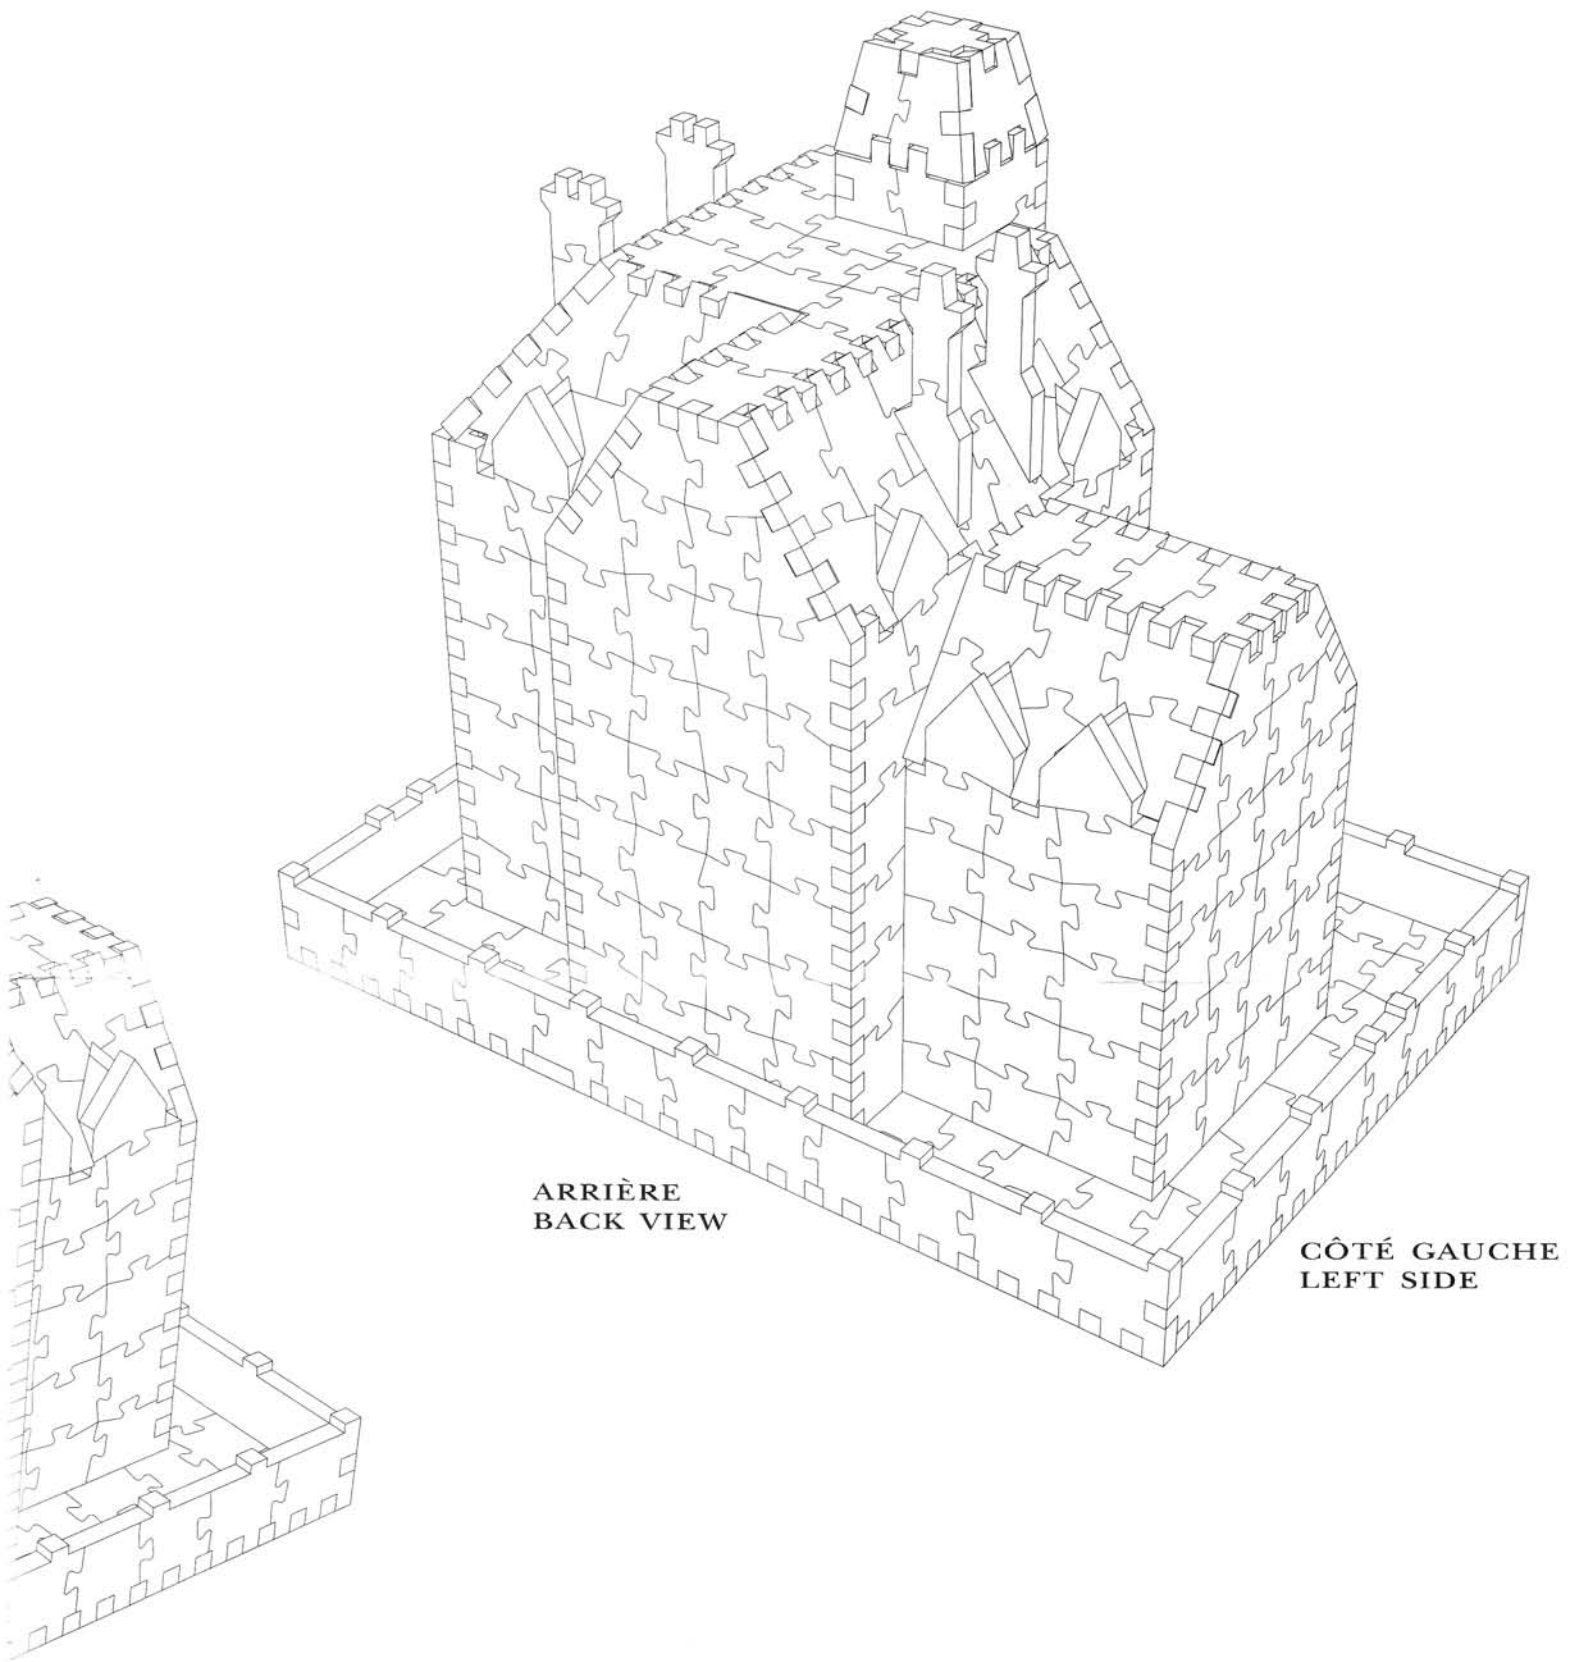

ARRIÈRE
BACK VIEW

CÔTÉ GAUCHE
LEFT SIDE

ARRIÈRE
BACK VIEW