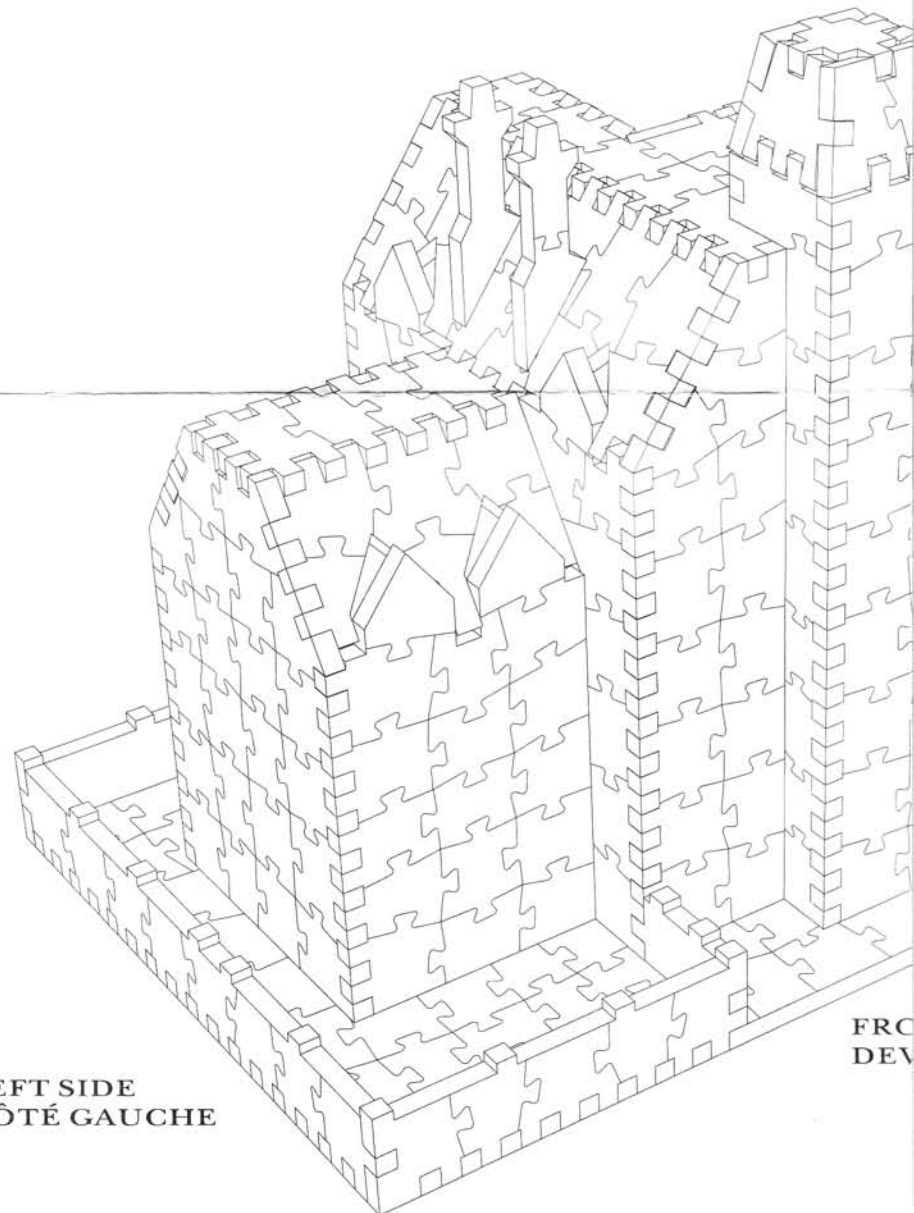

PUZZ-3D®

The Old Mansion 378 pieces

IMPORTANT NOTICE

All pieces with red dots are not part of your PUZZ-3D. You should set these red pieces aside while you attempt your 3 dimensional adventure. CAREFUL!!! Some unmarked pieces do sometimes remain interlocked with the red dot pieces. A quick check on the under side to see if there are skeleton cuts would be most prudent.

Helpful Hints

-Increased handling of your PUZZ-3D does create static cling. Keep an eye on your surroundings and your sleeves while you are working.

-Household pets are very much attracted to this NON-TOXIC foam. They love to play with individual pieces.

-Although Wrebbit Inc. guarantees the quality of it's products, our Customer Service Department is there to help you in any way needed.

-Certain wall parts may be set at different positions without affecting the final result.

-Should anything happen to a piece of your PUZZ-3D, do not be discouraged. Simply send us this technical drawing with the area circled where the problem is occurring. Do not forget to write down your name and address along with your telephone number. Please also specify the color of your foam. Within 4 or 5 weeks, you will receive the required piece(s).

Send all requests to:

CANADA :

U.S.A. :

Wrebbit Inc.
Customer Service
PO Box 504
Station Youville
Montreal, Que.
H2P 2W1

Wrebbit Inc.
Customer Service
PO Box 1714
Champain, NY
U.S.A.
12919-1714

LEFT SIDE
CÔTÉ GAUCHE

FRONT
DEVANT

WREBBIT™
INC.